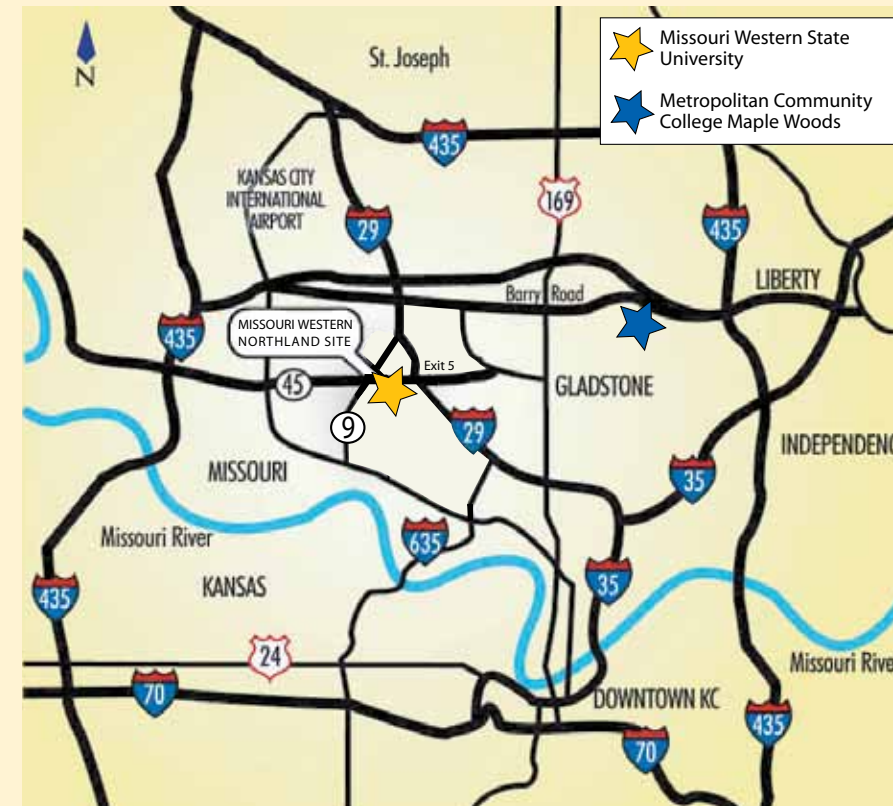

### BUSINESS REPLY MAIL

FIRST-CLASS MAIL PERMIT NO. 1005 ST. JOSEPH, MO

POSTAGE WILL BE PAID BY ADDRESSEE

WESTERN INSTITUTE  
MISSOURI WESTERN STATE UNIVERSITY  
4525 DOWNS DR - SPRATT HALL 105  
ST JOSEPH MO 64507-9989

### MWSU - Kansas City Northland Campus

Western classes are held at Northwest 64th St., 6336 North Lucerne Avenue, Kansas City, MO 64151 (Take Hwy. I-29 Exit 5). Phone: 816-746-1001

In the Northland, Metropolitan Community College classes are held at Maple Woods, 2601 NE Barry Rd., Kansas City, MO 64156. Phone: 816-604-3000

## Bachelor of Science Elementary Education 2+2 Degree Completion

**MISSOURI WESTERN  
STATE UNIVERSITY**

**Kansas City Northland Campus**

[kc.missouriwestern.edu](http://kc.missouriwestern.edu)

NO ONE LIKE YOU. NO COLLEGE LIKE US.®